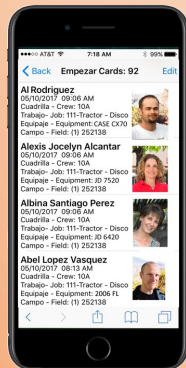

PET Tiger

Payroll Employee Tracking Face ID

PET Tiger's Face ID is the ideal solution for all operation types.

The all new powerful facial recognition terminal provides solid identity verification through its contactless biometrics technology, recognizing a face in mere seconds.

Loaded with Face Biobridge VX 8.0, the latest face recognition algorithms, detect facial features during enrollment. Verification is made quicker and more accurate with the high resolution camera and infrared feature. Face detection is possible even under minimal light sources.

- Time and Attendance
- Prevent Buddy Punching
- Face recognition within seconds
- Real Time
- Picture in the field
- Bio Documentation in real time with GPS

**If you are looking into biometrics we have other options like finger scanner.*

Out in the field you can use your smart device to take advantage of face identification via picture verification module. Take a picture of the employee at time in and time out. Receive the pictures in real time as well as the time card coordinates. Management will receive notification on a report or a map format to illustrate where employees are and what is their productivity.