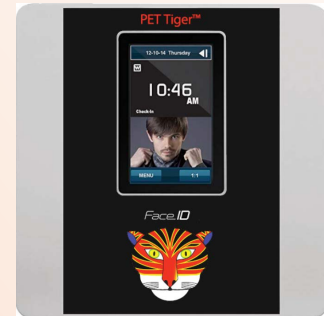

*If you are looking into biometrics we have other options like finger scanner.